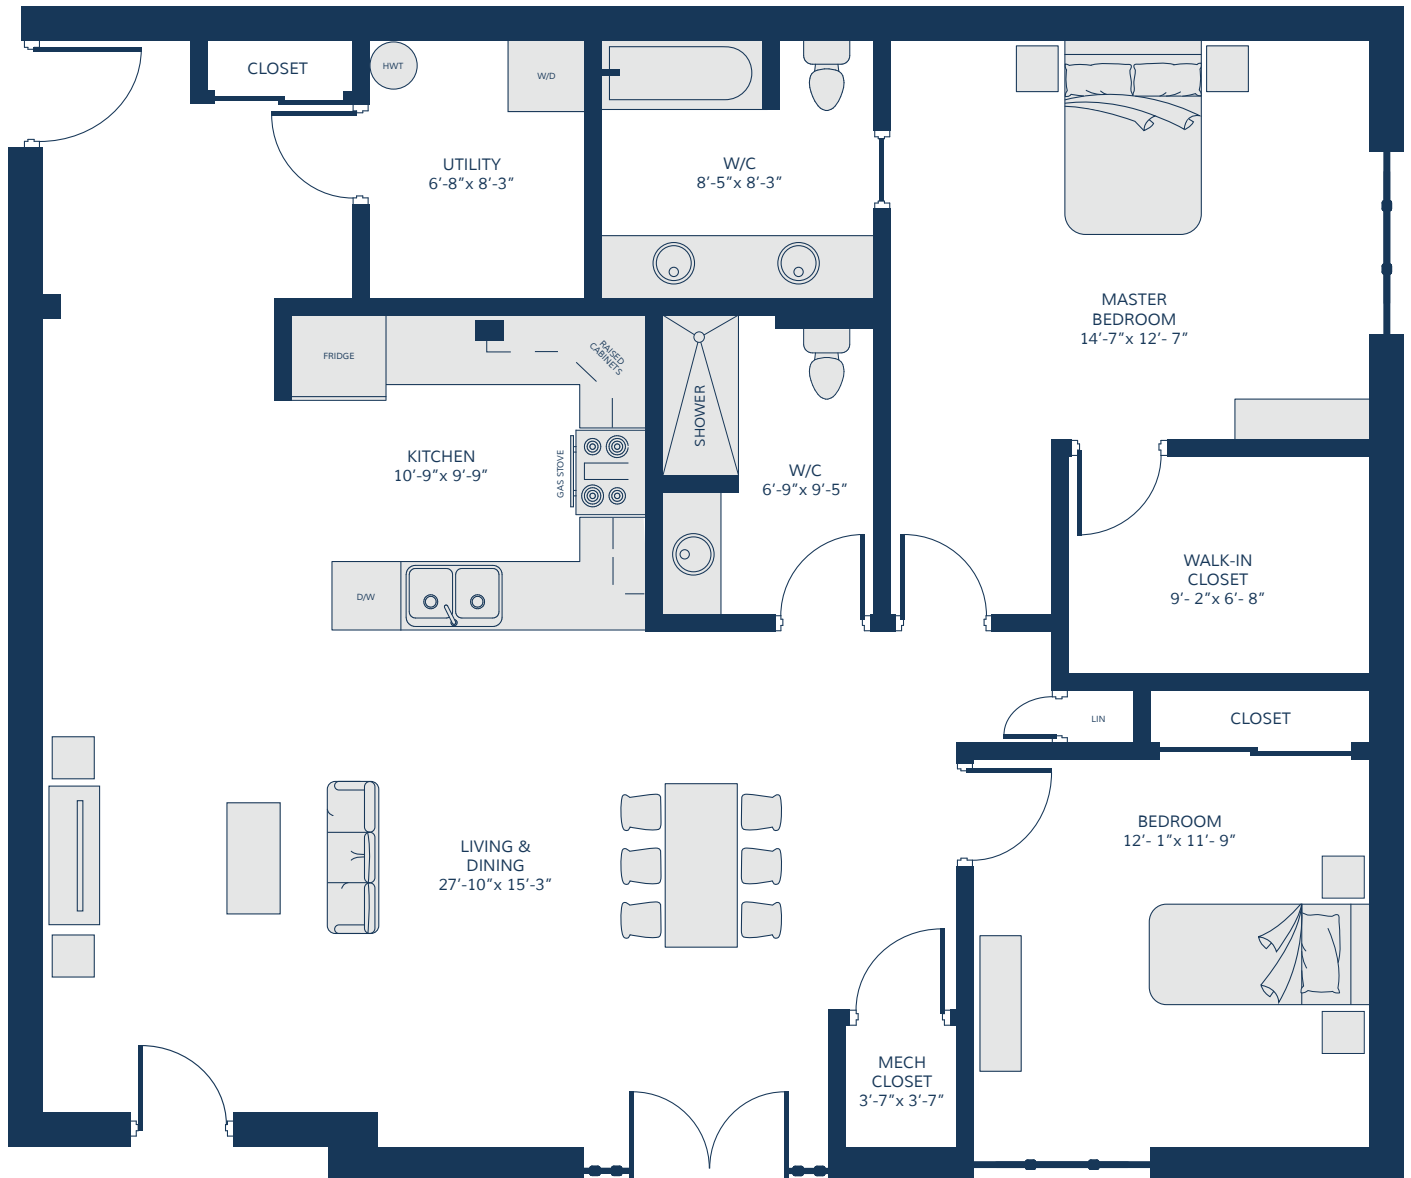

RESIDENTIAL SUITE TYPE 2

1344 SQ. FT.

THE ALBERT
APARTMENTS