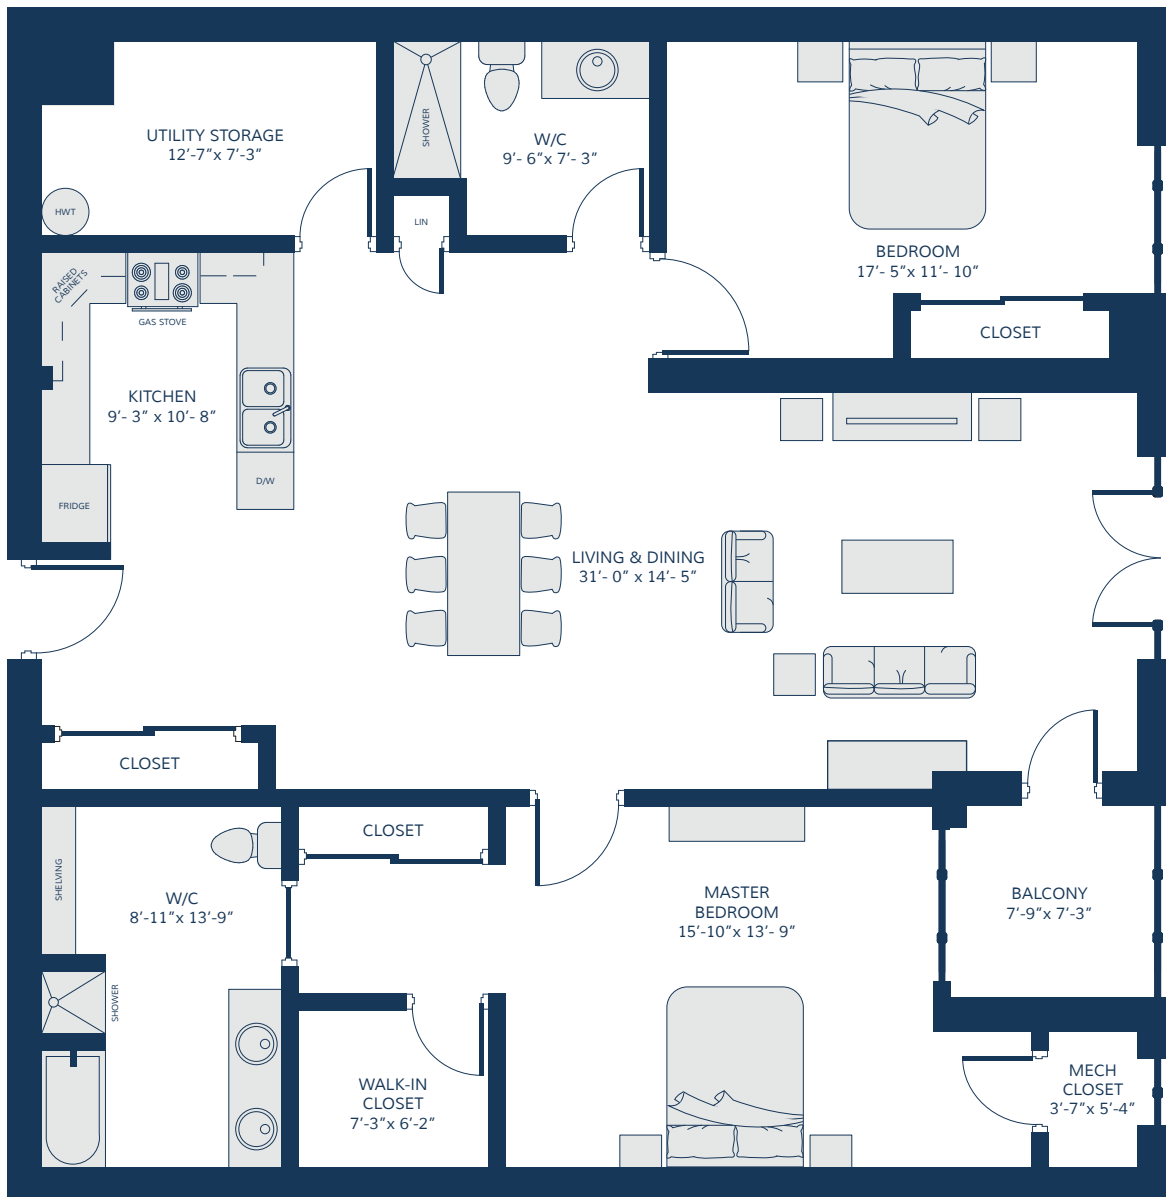

# RESIDENTIAL SUITE TYPE 3

1573 SQ. FT.

THE ALBERT  
APARTMENTS