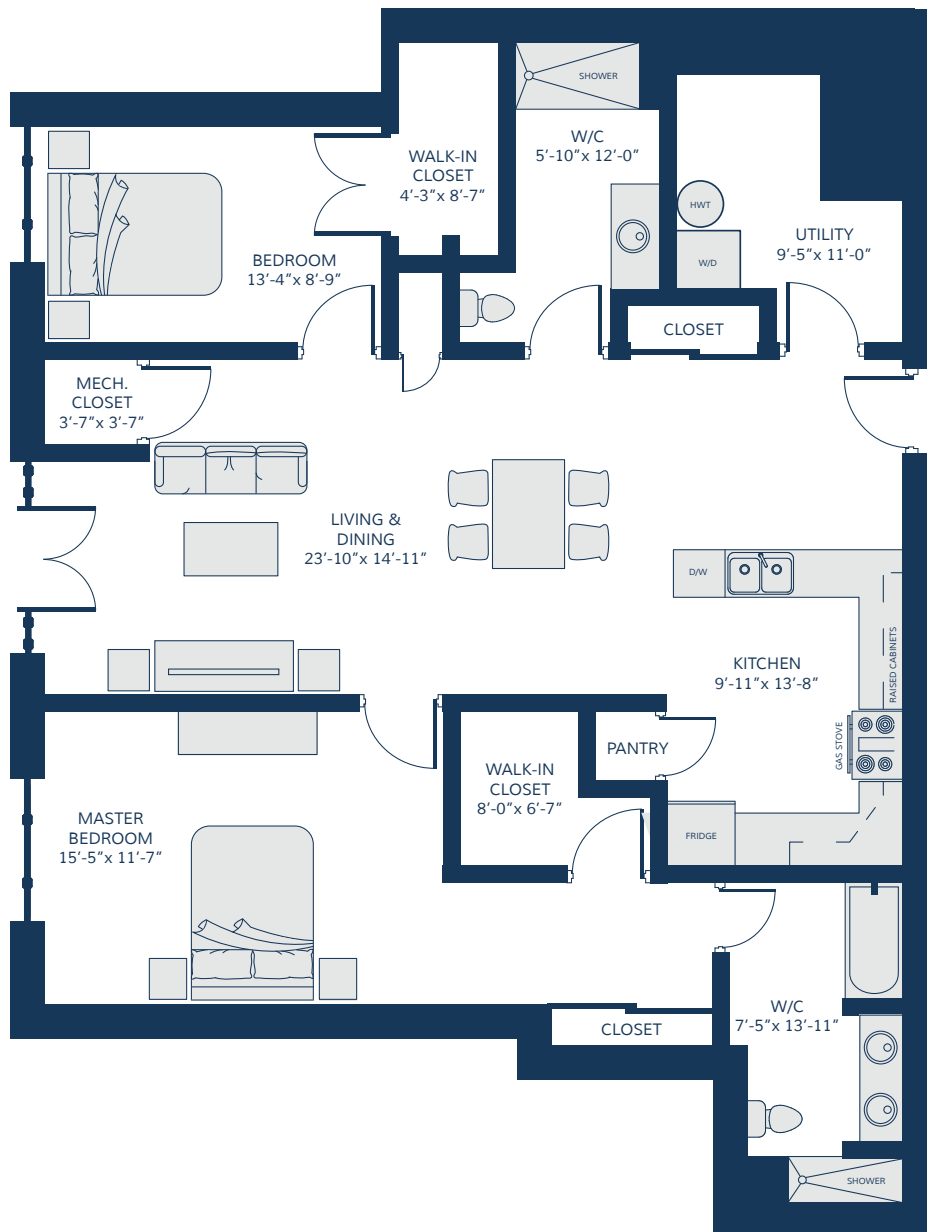

# RESIDENTIAL SUITE TYPE 4

1336 SQ. FT.

**THE ALBERT**  
APARTMENTS