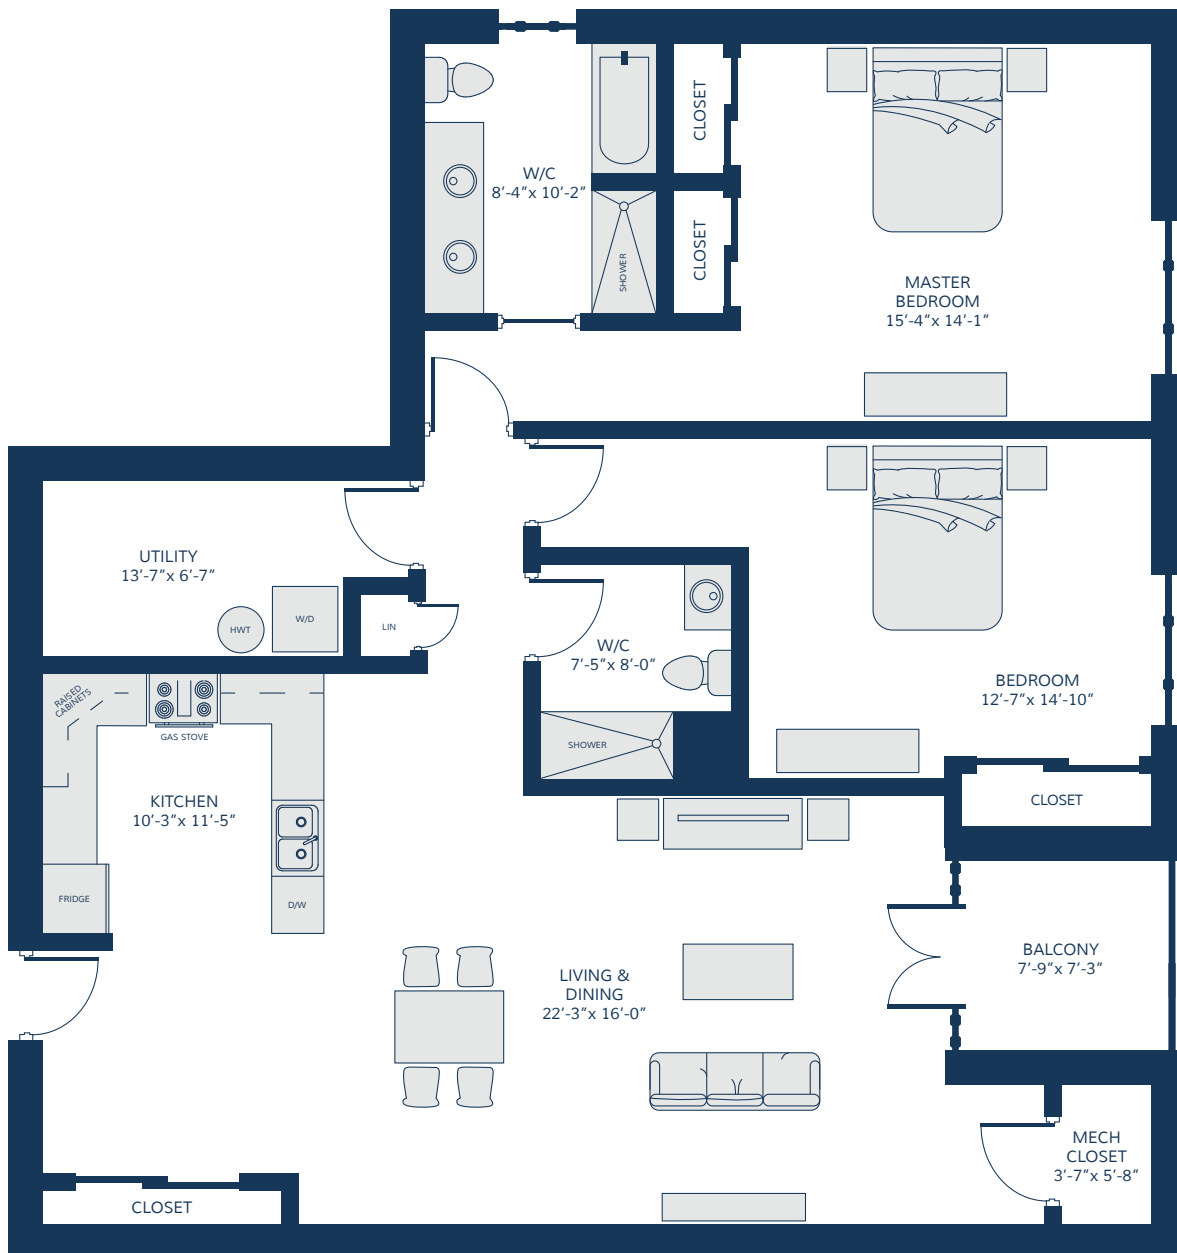

RESIDENTIAL SUITE TYPE 5

1433 SQ. FT.

THE ALBERT
APARTMENTS