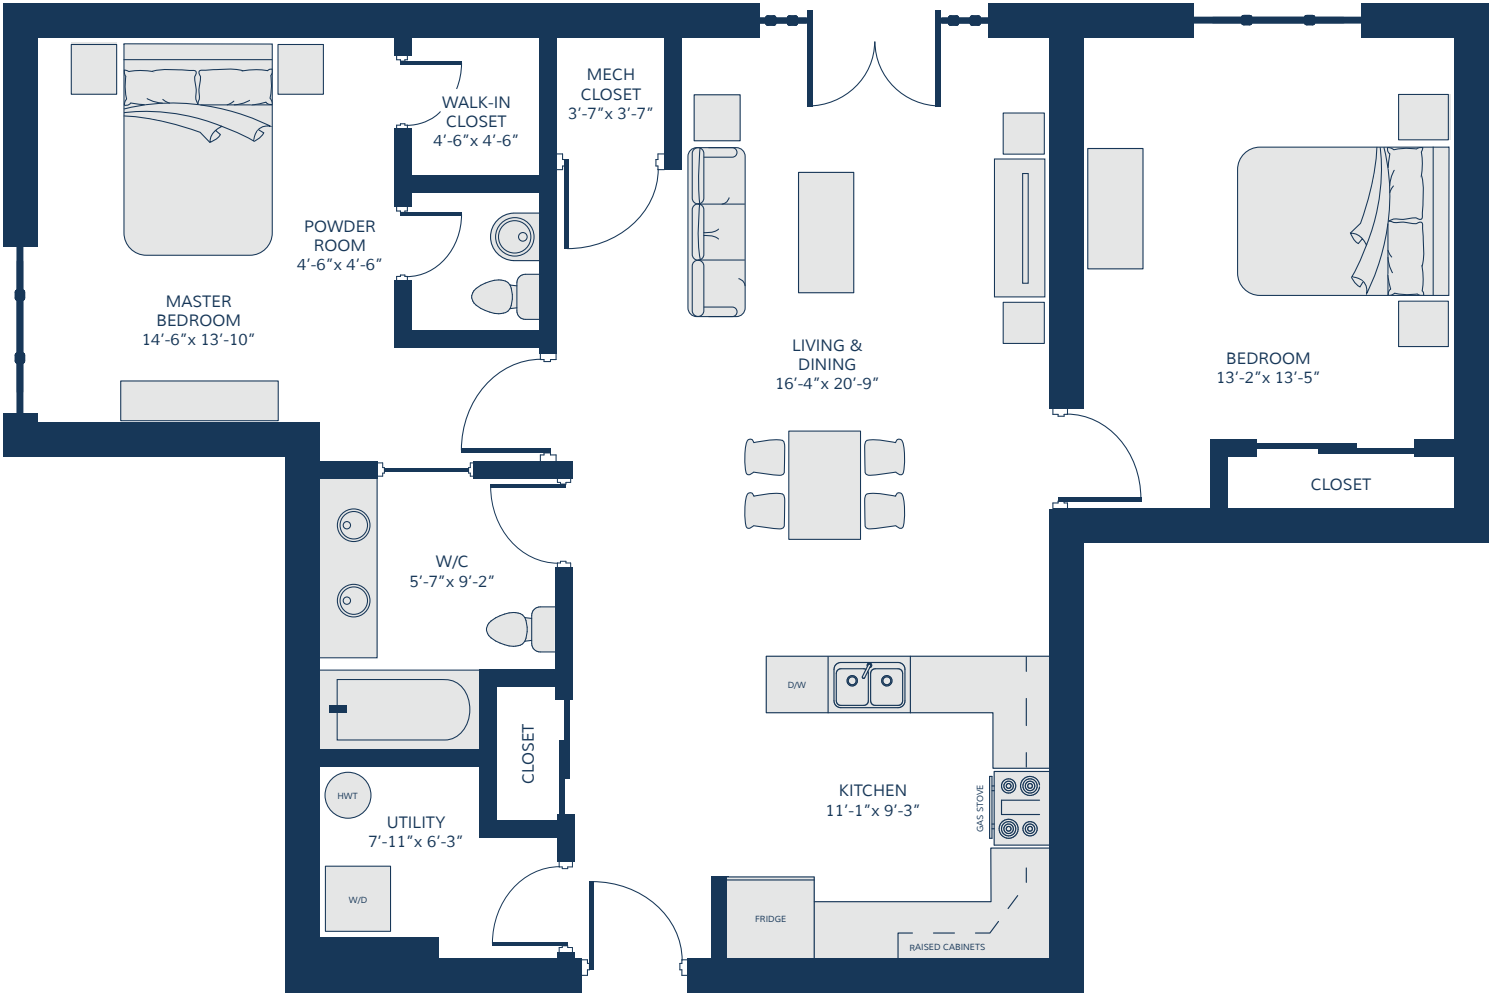

# RESIDENTIAL SUITE TYPE 6

1050 SQ. FT.

THE ALBERT  
APARTMENTS